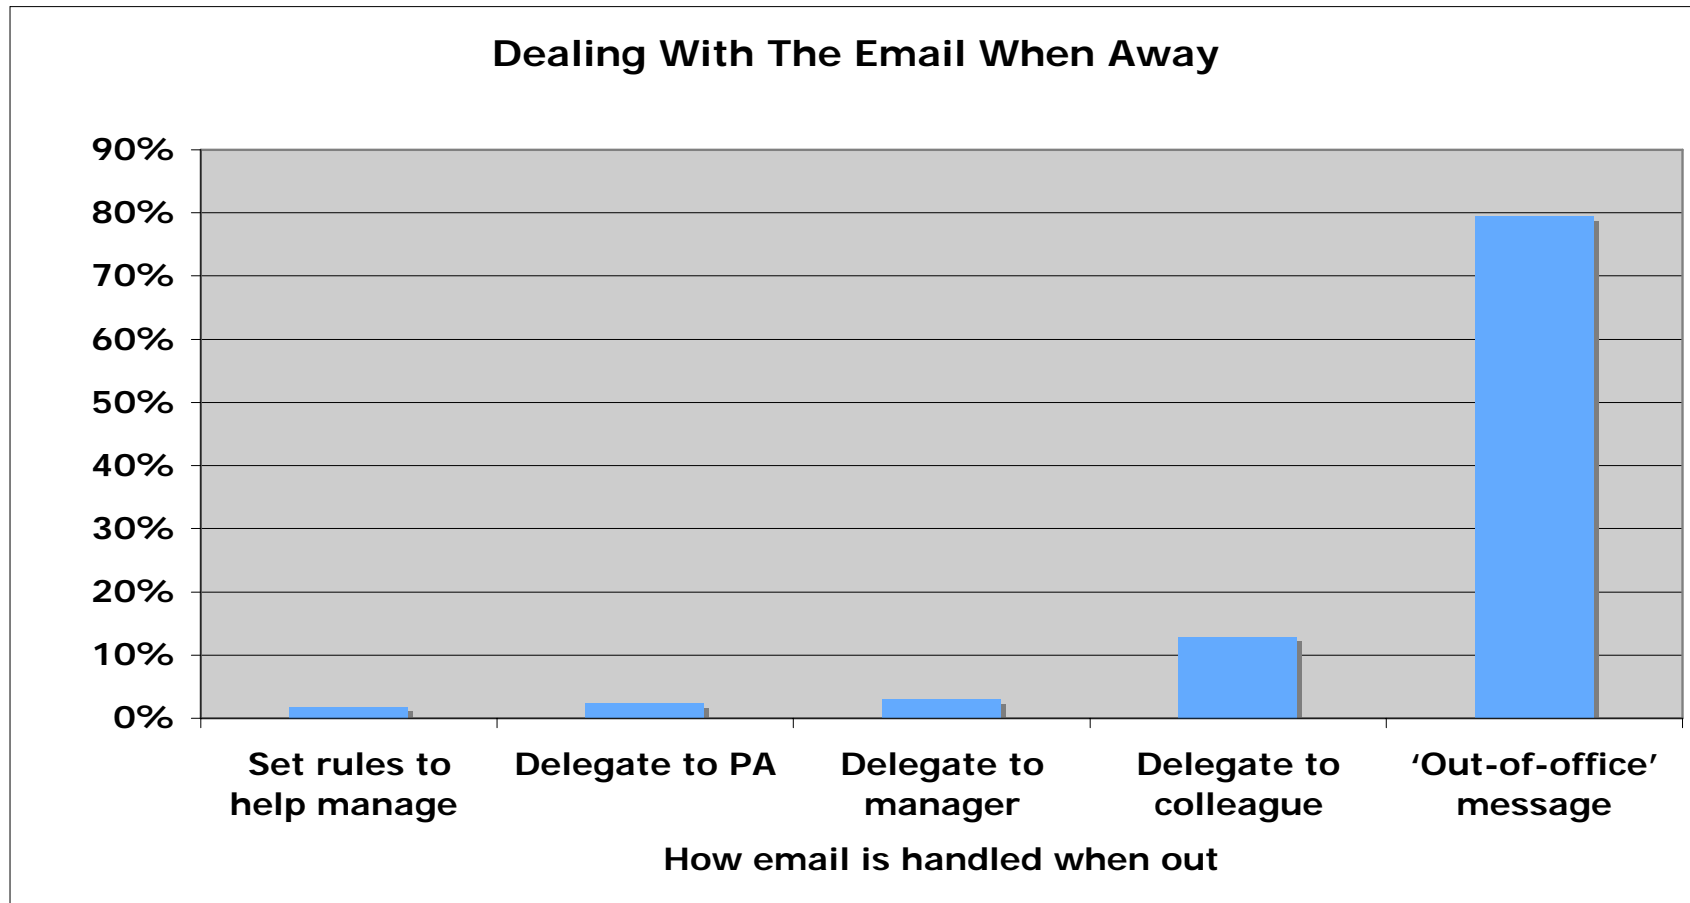

Mesmo Consultancy – Inbox Outbox 2007 Survey - iii