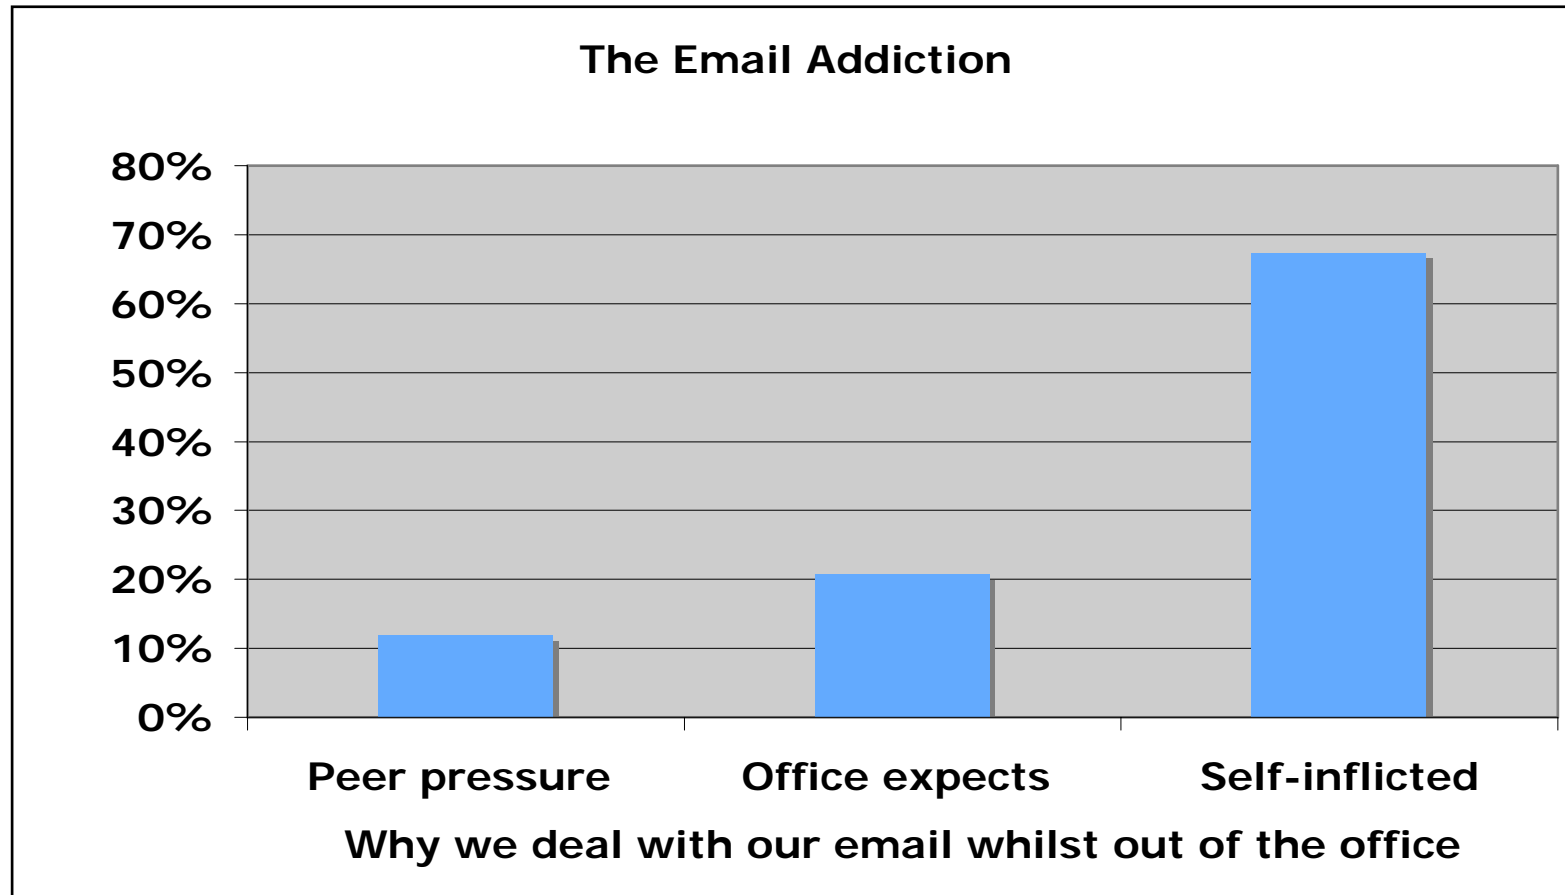

Mesmo Consultancy – Inbox Outbox 2007 Survey - ii