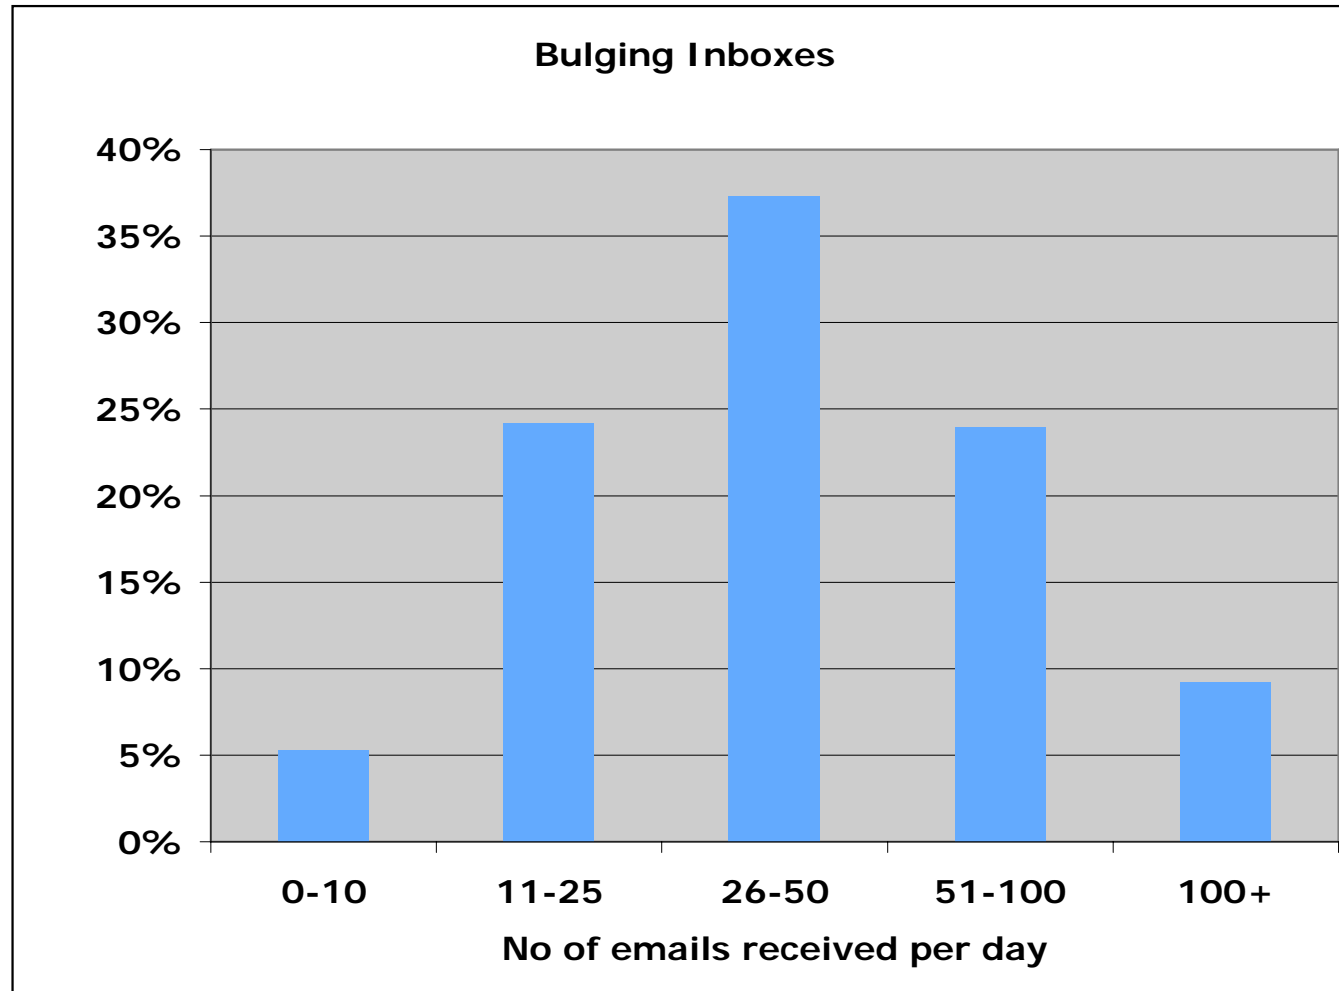

Mesmo Consultancy – Inbox Outbox 2007 Survey

Thank you to everyone who completed our survey.

This is a summary of the findings.

If you would like further detail, please contact: Claire@mesmo.co.uk

Mesmo Consultancy – Inbox Outbox 2007 Survey - i