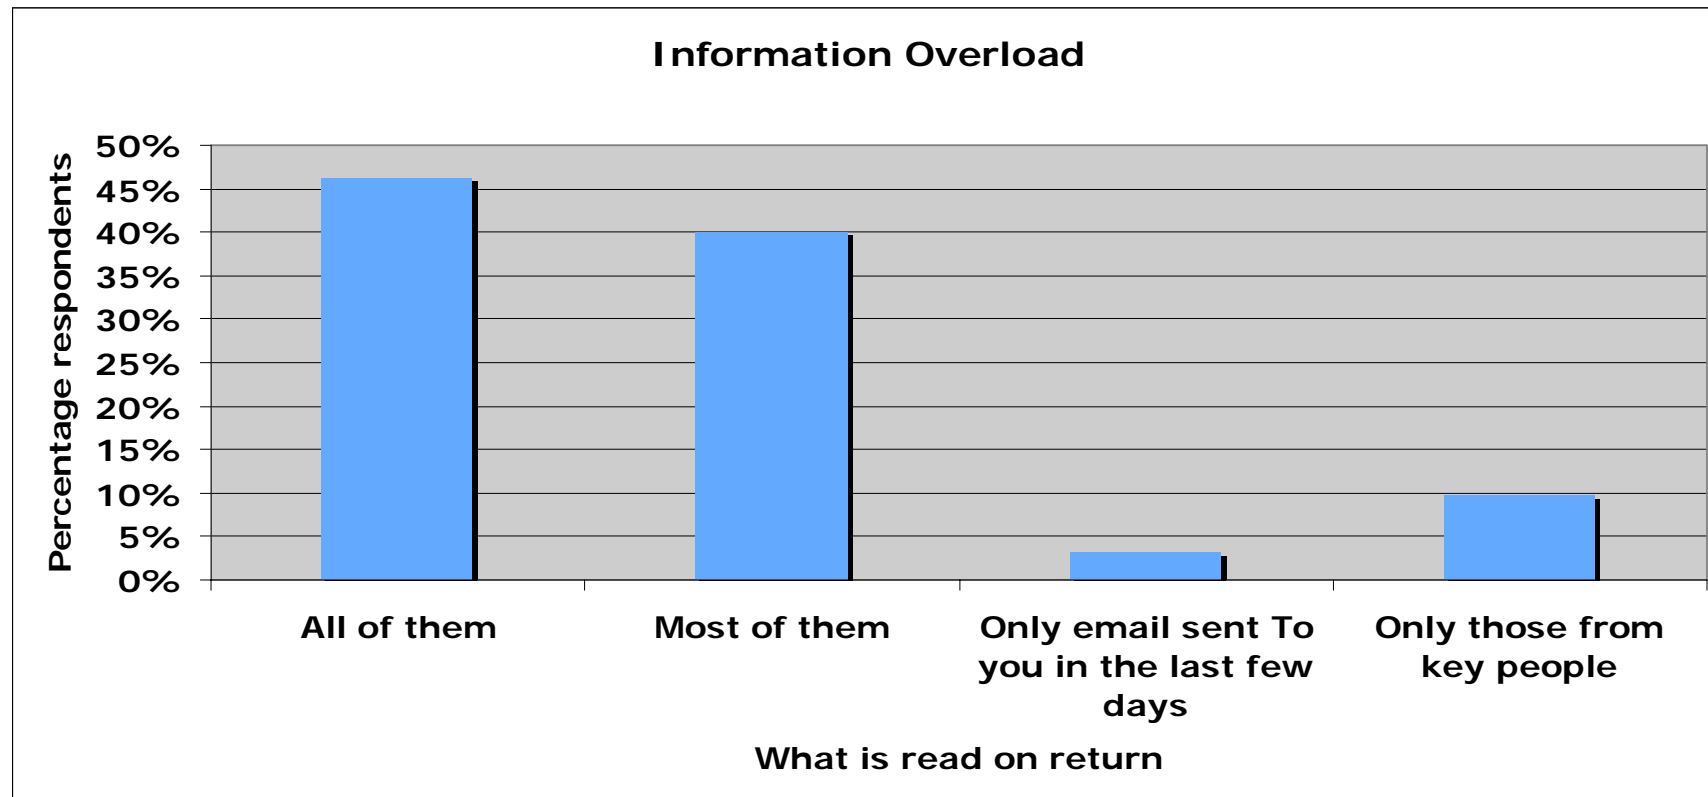

Mesmo Consultancy – Inbox Outbox 2007 Survey - iv